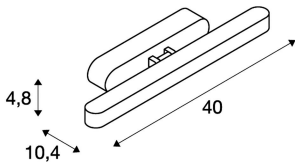

VINCELLI 2

wall light, LED, 2700K, dark bamboo

VINCELLI 2 wall lights allow you to individually align the lamp head. The perfect combination of bamboo and steel allows the luminaire to fit seamlessly into a variety of different furnishing styles. Equipped with a built-in switch, the wall light has a dimmable SMD LED and, thanks to its integrated LED driver, comes ready for direct connection to the 230V mains supply.

TECHNICAL DATA

Item no.:	156287
Lamps included	0
Number of different light outlets	1
Primary nominal voltage	220-240V ~50/60Hz mA/V
Secondary power / secondary voltage	350 mA/V
Vertical tilting range	160 °
Length	40.0 cm
Width	4.8 cm
Height	10.4 cm
Net weight	0.904 kg
Gross weight	1.08 kg
IP Code	IP 20
Safety class	I
Assembly	Surface
Assembly details	Wall
Wattage	11.0 W
Lumen	500 lm
Colour temperature	2700 Kelvin
Beam angle	120 °
Color	anthracite
CRI	>80
Binning	6