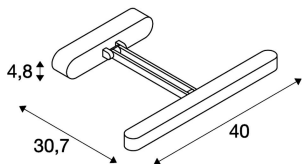

VINCELLI 2

display fitting LED, 2700K, dark bamboo, 11W

VINCELLI 2 DISPLAY allows you to individually align the lamp head. Thanks to the perfect combination of bamboo and steel, the luminaire fits seamlessly into a variety of different furnishing styles. Equipped with a built-in switch, the wall light has a dimmable SMD LED and, thanks to its integrated LED driver, comes ready for direct connection to the 230V mains supply.

TECHNICAL DATA

Item no.:	156297
Lamps included	0
Number of different light outlets	1
Primary nominal voltage	220-240V ~50/60Hz mA/V
Secondary power / secondary voltage	350 mA/V
Vertical tilting range	180 °
Length	40.0 cm
Width	4.8 cm
Height	30.7 cm
Net weight	1.019 kg
Gross weight	1.396 kg
IP Code	IP 20
Safety class	I
Assembly	Surface
Assembly details	Wall
Wattage	11.0 W
Lumen	500 lm
Colour temperature	2700 Kelvin
Beam angle	120 °
Color	anthracite
CRI	>80
Binning	6