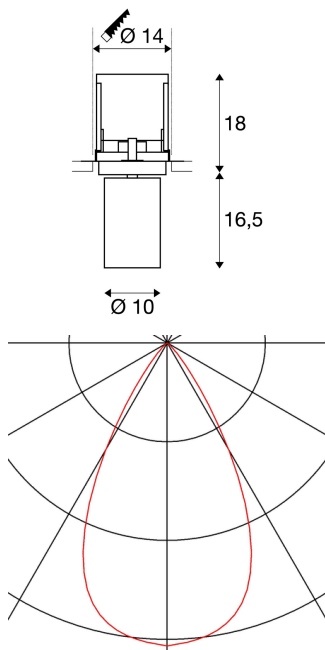

BILAS

recessed ceiling light, LED, 2700K, round, matt black, 60°, 21W

The BILAS recessed ceiling light comes in an exceptional design and is fitted with a powerful and dimmable COB LED. Thanks to its special construction, the BILAS Recessed ceiling light, which is available in black, and white, can be telescoped in and outward, as well as turned and pivoted. The product is ready for direct connection to the 230V mains supply.

TECHNICAL DATA

Item no.:	156410
Lamps included	0
Primary nominal voltage	230V ~50/60Hz mA/V
Vertical tilting range	90 °
Horizontal rotation range	355 °
Height	34.5 cm
Diameter	21.5 cm
Installation diameter	14.0 cm
Installation depth	21.5 cm
Net weight	1.666 kg
Gross weight	2.002 kg
IP Code	IP 20
Safety class	I
Assembly	Recessed
Assembly details	Ceiling
Wattage	21.0 W
Lumen	1250 lm
Colour temperature	2700 Kelvin
Beam angle	60 °
Color	black
CRI	>80
Binning	6