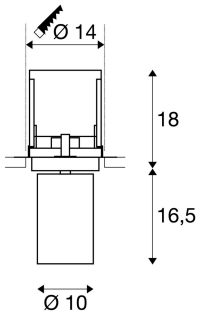

BILAS

recessed ceiling light, LED, 2700K, round, white matt, 60°, 21W

The BILAS recessed ceiling light comes in an exceptional design and is fitted with a powerful and dimmable COB LED. Thanks to its special construction, the BILAS Recessed ceiling light, which is available in black, and white, can be telescoped in and outward, as well as turned and pivoted. The product is ready for direct connection to the 230V mains supply.

TECHNICAL DATA

Item no.:	156411
Lamps included	0
Primary nominal voltage	230V ~50/60Hz mA/V
Vertical tilting range	90 °
Horizontal rotation range	355 °
Height	34.5 cm
Diameter	21.5 cm
Installation diameter	14.0 cm
Installation depth	21.5 cm
Net weight	1.677 kg
Gross weight	2.015 kg
IP Code	IP 20
Safety class	I
Assembly	Recessed
Assembly details	Ceiling
Wattage	21.0 W
Lumen	1250 lm
Colour temperature	2700 Kelvin
Beam angle	60 °
Color	white
CRI	>80
Binning	6