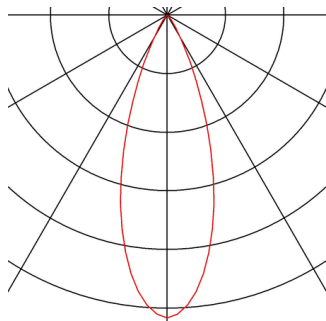

HELIA

wall and ceiling light, single-headed, LED, 3000K, 35°, black

The functional HELIA wall and ceiling light consists of an aluminium structure that is optionally available with a black or white housing. The lamp head can also be rotated and swivelled. Thanks to the built-in Premium LED, the single-headed HELIA luminaire is ready for direct connection to the 230V mains power supply.

TECHNICAL DATA

Item no.:	156500
Primary nominal voltage	220-240V ~50/60Hz mA/V
Secondary power / secondary voltage	500 mA/V
Vertical tilting range	90 °
Horizontal rotation range	350 °
Length	9.5 cm
Width	9.0 cm
Height	11.4 cm
Net weight	0.421 kg
Gross weight	0.551 kg
IP Code	IP 20
Safety class	I
Assembly	Surface
Assembly details	Ceiling, Wall
Dimmable	Ja
Dimming technology	trailing edge
Wattage	11.0 W
Lumen	620 lm
Colour temperature	3000 Kelvin
Beam angle	35 °
Color	black
CRI	>90