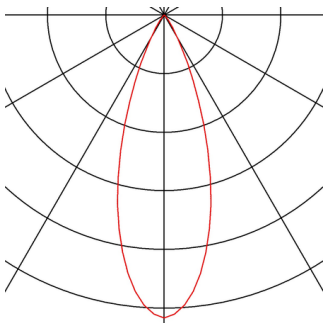

HELIA

wall and ceiling light, single-headed, LED, 3000K, 35°, white

The functional HELIA wall and ceiling light consists of an aluminium structure that is optionally available with a black or white housing. The lamp head can also be rotated and swivelled. Thanks to the built-in Premium LED, the single-headed HELIA luminaire is ready for direct connection to the 230V mains power supply.

TECHNICAL DATA

Item no.:	156501
Primary nominal voltage	220-240V ~50/60Hz mA/V
Secondary power / secondary voltage	500 mA/V
Vertical tilting range	90 °
Horizontal rotation range	350 °
Length	9.5 cm
Width	9.0 cm
Height	11.4 cm
Net weight	0.417 kg
Gross weight	0.545 kg
IP Code	IP 20
Safety class	I
Assembly	Surface
Assembly details	Ceiling, Wall
Dimmable	Ja
Dimming technology	trailing edge
Wattage	11.0 W
Lumen	620 lm
Colour temperature	3000 Kelvin
Beam angle	35 °
Color	white
CRI	>90