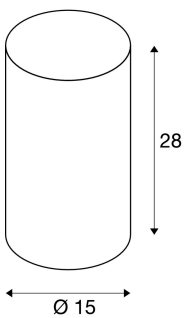

FENDA

lamp shade, mesh shade, matt black

FENDA metal mesh shade, 15 cm diameter and 28 cm high, black.

TECHNICAL DATA

Item no.:	156920
Height	28.0 cm
Diameter	15.0 cm
Net weight	0.433 kg
Gross weight	0.719 kg
IP Code	IP 20
Assembly	Mobile
Color	black