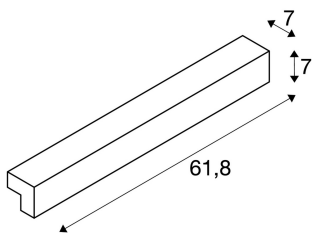

L-LINE 60

wall and ceiling light, LED, 3000K, IP44, silver-grey, L/W/H 61.8/7/7 cm, 1500lm, 12.9W

The L-LINE 60 wall and ceiling light is fitted with a warm-white LED module and, thanks to its 1500 lm of LED power, is the ultimate LED solution for primary room lighting. The smooth and elegant L-LINE LED is available in white, silver-grey and grey colour versions. Thanks to the integrated LED driver, the luminaire can be connected directly to the 230V mains supply.

TECHNICAL DATA

Item no.:	157434
Lamps included	0
Primary nominal voltage	220-240V ~50/60Hz mA/V
Secondary power / secondary voltage	350 mA/V
Width	61.8 cm
Height	7.0 cm
Depth	7.0 cm
Net weight	1.227 kg
Gross weight	1.458 kg
IP Code	IP 44
Safety class	I
Assembly	Surface
Assembly details	Wall
Wattage	15.0 W
Lumen	700 lm
Colour temperature	3000 Kelvin
Beam angle	120 °
Color	grey
CRI	>80
Binning	5
LXXBXX data	70/50
Service life	30000 h