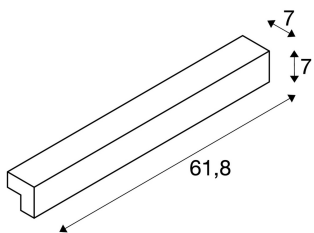

## L-LINE 60

wall and ceiling light, LED, 3000K, IP44, grey, L/W/H  
61.8/7/7 cm, 1500 lm, 12.9W

The L-LINE 60 wall and ceiling light is fitted with a warm-white LED module and, thanks to its 1500 lm LED power, the ultimate LED solution for primary room lighting. The smooth and elegant L-LINE 60 is available in white, silver-grey and grey colour versions. Thanks to the integrated LED driver, the luminaire can be connected directly to the 230V mains supply.

## TECHNICAL DATA

Item no.:	157435
Lamps included	0
Primary nominal voltage	220-240V ~50/60Hz mA/V
Secondary power / secondary voltage	350 mA/V
Width	61.8 cm
Height	7.0 cm
Depth	7.0 cm
Net weight	1.284 kg
Gross weight	1.509 kg
IP Code	IP 44
Safety class	I
Assembly	Surface
Assembly details	Wall
Wattage	15.0 W
Lumen	700 lm
Colour temperature	3000 Kelvin
Beam angle	120 °
Color	grey
CRI	>80
Binning	5
LXXBXX data	70/50
Service life	30000 h