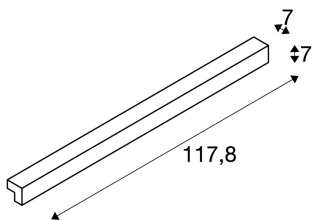

L-LINE 120

wall and ceiling light, LED, 3000K, IP44, white, L/W/H
118/7/7 cm, 3000 lm, 2x12.9W

The L-LINE 120 wall and ceiling light is fitted with a warm-white LED module and, thanks to its LED power, the ultimate LED solution for primary room lighting. The smooth and elegant L-LINE 120 is available in white, silver-grey and grey colour versions. Thanks to the integrated LED driver, the luminaire can be connected directly to the 230V mains supply.

TECHNICAL DATA

| | |
|-------------------------------------|------------------------|
| Item no.: | 157441 |
| Lamps included | 0 |
| Primary nominal voltage | 120-240V ~50/60Hz mA/V |
| Secondary power / secondary voltage | 600 mA/V |
| Width | 117.8 cm |
| Height | 7.0 cm |
| Depth | 7.0 cm |
| Net weight | 2.222 kg |
| Gross weight | 2.576 kg |
| IP Code | IP 44 |
| Safety class | I |
| Assembly | Surface |
| Assembly details | Wall |
| Wattage | 24.0 W |
| Lumen | 1200 lm |
| Colour temperature | 3000 Kelvin |
| Beam angle | 120 ° |
| Color | white |
| CRI | >80 |
| Binning | 5 |
| LXXBXX data | 70/50 |
| Service life | 30000 h |