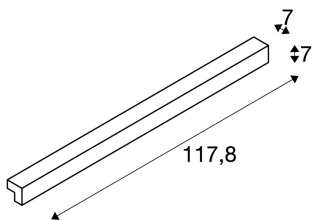

L-LINE 120

wall and ceiling light, LED, 3000K, IP44, silver, L/W/H
118/7/7 cm, 3000 lm, 2x12.9W

The L-LINE 120 wall and ceiling light is fitted with a warm-white LED module and, thanks to its LED power, the ultimate LED solution for primary room lighting. The smooth and elegant L-LINE 120 is available in white, silver-grey and grey colour versions. Thanks to the integrated LED driver, the luminaire can be connected directly to the 230V mains supply.

TECHNICAL DATA

Item no.:	157444
Lamps included	0
Primary nominal voltage	120-240V ~50/60Hz mA/V
Secondary power / secondary voltage	600 mA/V
Width	117.8 cm
Height	7.0 cm
Depth	7.0 cm
Net weight	2.142 kg
Gross weight	2.462 kg
IP Code	IP 44
Safety class	I
Assembly	Surface
Assembly details	Wall
Wattage	24.0 W
Lumen	1200 lm
Colour temperature	3000 Kelvin
Beam angle	120 °
Color	grey
CRI	>80
Binning	5
LXXBXX data	70/50
Service life	30000 h