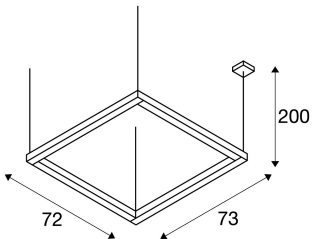

OPEN GRILL

pendant, double-headed, LED, 3000K, square, black, 8x7,5W

The OPEN GRILL is a professional pendant for surface mounting. Within its rectangular frame there are eight LEDs each with 7.5W of power. Both rotating elements make the luminaire so special. The OPEN GRILL pendant is suitable for direct connection to the 230V mains supply.

TECHNICAL DATA

Item no.:	157650
Lamps included	0
Number of different light outlets	1
Primary nominal voltage	220-240V ~50/60Hz mA/V
Secondary power / secondary voltage	1750 mA/V
Vertical tilting range	270 °
Length	73.0 cm
Pendant length	200.0 cm
Width	72.0 cm
Height	4.5 cm
Net weight	5.114 kg
Gross weight	6.771 kg
IP Code	IP 20
Safety class	I
Assembly	Surface
Assembly details	Ceiling
Wattage	58.0 W
Lumen	4500 lm
Colour temperature	3000 Kelvin
Beam angle	120 °
Color	black
CRI	>80