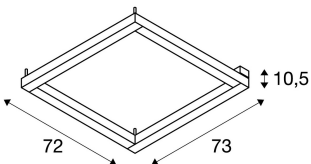

## OPEN GRILL

wall and ceiling light, double-headed, LED, 3000K, square, black, 8x7,5W

The OPEN GRILL wall and ceiling light is a professional luminaire for surface mounting. Within its rectangular frame there are eight LEDs each with 7.5W of power. Both rotating elements make the luminaire so special. This luminaire is ready to be directly connected to the 230V mains supply.

## TECHNICAL DATA

Item no.:	157660
Lamps included	0
Number of different light outlets	1
Primary nominal voltage	220-240V ~50/60Hz mA/V
Secondary power / secondary voltage	1750 mA/V
Vertical tilting range	270 °
Length	73.0 cm
Width	72.0 cm
Height	10.5 cm
Net weight	5.182 kg
Gross weight	6.791 kg
IP Code	IP 20
Safety class	I
Assembly	Surface
Assembly details	Ceiling, Wall
Wattage	58.0 W
Lumen	4500 lm
Colour temperature	3000 Kelvin
Beam angle	120 °
Color	black
CRI	>80
Binning	4