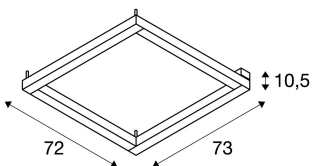

OPEN GRILL

wall and ceiling light, double-headed, LED, 3000K, square, white, 8x7,5W

The OPEN GRILL wall and ceiling light is a professional luminaire for surface mounting. Within its rectangular frame there are eight LEDs each with 7.5W of power. Both rotating elements make the luminaire so special. This luminaire is ready to be directly connected to the 230V mains supply.

TECHNICAL DATA

Item no.:	157661
Lamps included	0
Number of different light outlets	1
Primary nominal voltage	220-240V ~50/60Hz mA/V
Secondary power / secondary voltage	1750 mA/V
Vertical tilting range	270 °
Length	73.0 cm
Width	72.0 cm
Height	10.5 cm
Net weight	5.1 kg
Gross weight	6.782 kg
IP Code	IP 20
Safety class	I
Assembly	Surface
Assembly details	Ceiling, Wall
Wattage	58.0 W
Lumen	4500 lm
Colour temperature	3000 Kelvin
Beam angle	120 °
CRI	>80
Binning	4
LXXBXX data	70/50