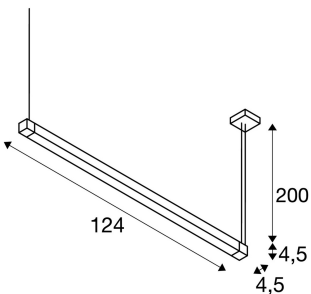

OPEN GRILL

pendant, single-headed, LED, 3000K, square, black, 4x7,5W

The OPEN GRILL pendant is a professional luminaire for surface mounting. Within the tiltable frame, there are LEDs with 7.5W of power which can either provide direct or indirect lighting. The OPEN GRILL pendant is suitable for direct connection to the 230V mains supply.

TECHNICAL DATA

Item no.:	157670
Lamps included	0
Number of different light outlets	1
Primary nominal voltage	220-240V ~50/60Hz mA/V
Secondary power / secondary voltage	1050 mA/V
Vertical tilting range	270 °
Horizontal rotation range	180 °
Length	124.0 cm
Pendant length	200.0 cm
Width	4.5 cm
Height	4.5 cm
Net weight	2.463 kg
Gross weight	2.96 kg
IP Code	IP 20
Safety class	I
Assembly	Surface
Assembly details	Ceiling
Wattage	36.0 W
Lumen	2500 lm
Colour temperature	3000 Kelvin
Beam angle	120 °
Color	black