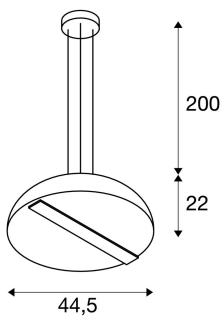

BRENDA

pendant, LED, 3000K, white/silver, 18.9W

You get a top-class pendant with out BRENDA series. Designed by Johannes Tomm, the BRENDA pendant has a powerful premium LED module which can be dimmed. Created for demanding lighting solutions, the pendant luminaires have a 2 m long connection lead and appropriate steel wire suspensions. It comes ready for direct connection to 230V-240V electrical mains.

TECHNICAL DATA

Item no.:	157701
Lamps included	0
Number of different light outlets	1
Primary nominal voltage	220-240V ~50/60Hz mA/V
Secondary power / secondary voltage	500 mA/V
Pendant length	200.0 cm
Height	22.0 cm
Diameter	44.5 cm
Net weight	4.817 kg
Gross weight	7.06 kg
IP Code	IP 20
Safety class	I
Assembly	Surface
Assembly details	Ceiling
Dimmable	Ja
Dimming technology	trailing edge
Wattage	21.0 W
Lumen	2000 lm
Colour temperature	3000 Kelvin
Color	white
CRI	>80
Binning	6

LXXBXX data	70/50
Service life	40000 h
BIG WHITE Page	80

Notes
