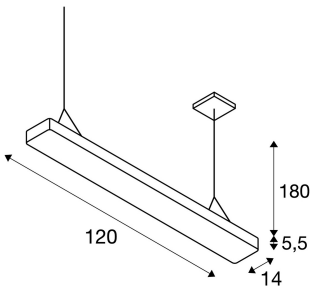

WORKLIGHT LED

pendant, 3000K, white, 3x16.2W

Our WORKLIGHT LED pendants impress with their clear shapes and are designed for use with three energy-saving premium LEDs each of 16.2W. This means that this luminaire gives you the optimum conditions for efficient use while still remaining stylish. The pendant is already fitted with pendant suspensions and ceiling plate and is therefore ready for immediate connection to the 230V mains supply.

TECHNICAL DATA

Item no.:	157851
Lamps included	0
Number of different light outlets	2
Primary nominal voltage	220-240V ~50/60Hz mA/V
Secondary power / secondary voltage	226 mA/V
Length	120.0 cm
Pendant length	180.0 cm
Width	14.0 cm
Height	5.5 cm
Net weight	6.114 kg
Gross weight	7.234 kg
IP Code	IP 20
Safety class	I
Assembly	Surface
Assembly details	Ceiling
Wattage	49.0 W
Lumen	5400 lm
Colour temperature	3000 Kelvin
Beam angle	110 °
Color	white
CRI	>80
UGR ?	19.0000