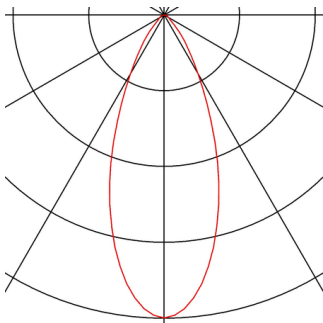

## HELIA 30

pendant, LED, 3000K, round, black, flat canopy for recessed installation, 7.5W

With the HELIA 30 you have a recessed pendant with a puristic and clear design. This luminaire is available in black, white and brushed copper. With integrated 7.5 W warm-white premium LED. The luminaire is supplied with a 1.5 m connection lead / suspension. A separate 500mA constant current driver is required for operation.

## TECHNICAL DATA

Item no.:	158400
Lamps included	0
Number of different light outlets	1
Secondary power / secondary voltage	500 mA/V
Length	60.0 cm
Pendant length	150.0 cm
Diameter	3.0 cm
Installation diameter	6.8 cm
Installation depth	3.0 cm
Net weight	0.478 kg
Gross weight	0.727 kg
IP Code	IP 20
Safety class	III
Assembly	Recessed
Assembly details	Ceiling
Wattage	7.5 W
Lumen	500 lm
Colour temperature	3000 Kelvin
Beam angle	40 °
Color	black
CRI	>90
Binning	6