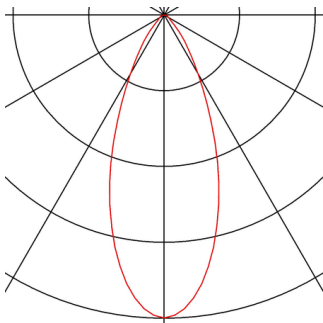

## HELIA 60

pendant, LED, 3000K, round, white, flat canopy for recessed installation, 7.5W

With the HELIA 60 you have a recessed pendant with a puristic and clear design. This luminaire is available in black, white and brushed copper. With integrated 7.5 W warm-white premium LED. The luminaire is supplied with a 1.5 m connection lead / suspension. A separate 500mA constant current driver is required for operation.

## TECHNICAL DATA

Item no.:	158401
Lamps included	0
Number of different light outlets	1
Secondary power / secondary voltage	500 mA/V
Length	60.0 cm
Pendant length	150.0 cm
Diameter	3.0 cm
Installation diameter	6.8 cm
Installation depth	3.0 cm
Net weight	0.496 kg
Gross weight	0.748 kg
IP Code	IP 20
Safety class	III
Assembly	Recessed
Assembly details	Ceiling
Wattage	7.5 W
Lumen	550 lm
Colour temperature	3000 Kelvin
Beam angle	40 °
Color	white
CRI	>90
Binning	6