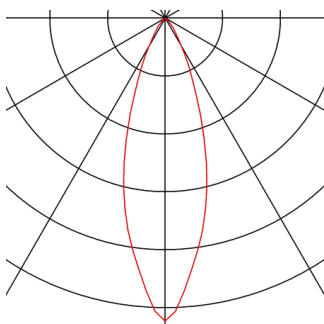

HELIA 45

pendant, LED, 3000K, round, white, flat canopy, 9W

With the HELIA 45 you have a recessed pendant with a puristic and clear design. This luminaire is available in black, white and brushed copper. With integrated 7.5 W warm-white premium LED. The luminaire is supplied with a 1.5 m connection lead / suspension. A separate 500mA constant current driver is required for operation.

TECHNICAL DATA

Item no.:	158411
Lamps included	0
Number of different light outlets	1
Secondary power / secondary voltage	500 mA/V
Length	45.0 cm
Pendant length	150.0 cm
Diameter	4.0 cm
Installation diameter	6.8 cm
Installation depth	3.0 cm
Net weight	0.588 kg
Gross weight	0.825 kg
IP Code	IP 20
Safety class	III
Assembly	Recessed
Assembly details	Ceiling
Wattage	9.0 W
Lumen	720 lm
Colour temperature	3000 Kelvin
Beam angle	30 °
Color	white
CRI	>90
Binning	6