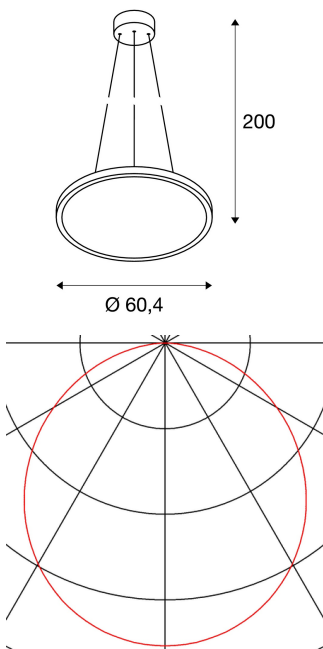

LED PANEL

pendant, 4000K, round, silver-grey, dimmable 1 to 10 V, 40W

The LED PANEL pendant is available in three different light colours and impresses with its ultra-flat shape and its powerful, dimmable LED modules. The aluminium frame is fitted with an acrylic glass cover which ensures homogenous and glare-free illumination. The built-in LED driver allows direct connection to a mains supply of 100V to 240V.

TECHNICAL DATA

Item no.:	158634
Lamps included	0
Primary nominal voltage	100-240V ~50/60Hz mA/V
Secondary power / secondary voltage	1000 mA/V
Pendant length	200.0 cm
Height	2.7 cm
Diameter	60.4 cm
Net weight	4.622 kg
Gross weight	6.237 kg
IP Code	IP 20
Safety class	I
Assembly	Surface
Assembly details	Ceiling
Wattage	39.8 W
Lumen	2930 lm
Colour temperature	4000 Kelvin
Beam angle	110 °
Color	grey
CRI	>80
UGR ?	22.0000
Binning	6
LXXBXX data	70/50