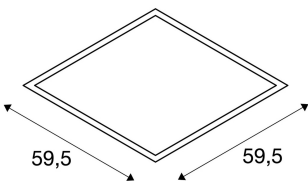

I-VIDUAL

LED panel for grid ceilings, 4000K, silver-grey, L/W
59.5/59.5 cm

The 60 x 60 cm grid I-VIDUAL, available with a number of different colours of light, offers a modern and space saving solution for efficient basic lighting needs. Due to the variable constant current power supply of 1000mA to 1050mA, various standard or dimmable drivers can be used. With this product you reach a pleasant, homogeneous and glare-free lighting feeling. Ideal as a replacement for old tube systems.

TECHNICAL DATA

| | |
|-------------------------------------|---------------|
| Item no.: | 158744 |
| Lamps included | 0 |
| Secondary power / secondary voltage | 10001050 mA/V |
| Length | 59.5 cm |
| Width | 59.5 cm |
| Height | 1.3 cm |
| Installation depth | 5.0 cm |
| Net weight | 3.933 kg |
| Gross weight | 4.7 kg |
| IP Code | IP 20 |
| Safety class | III |
| Assembly | Recessed |
| Assembly details | Ceiling |
| Wattage | 35.0 W |
| Lumen | 3650 lm |
| Colour temperature | 4000 Kelvin |
| Beam angle | 110 ° |
| Color | grey |
| CRI | >80 |
| UGR ? | 22.0000 |
| Binning | 6 |
| LXXBXX data | 70/50 |