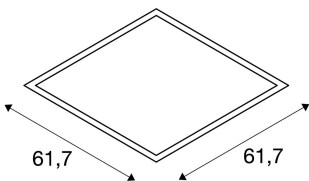

I-VIDUAL

LED panel for grid ceilings, 3000K, silver-grey, L/W
61.7/61.7 cm

The 62 x 62 cm grid I-VIDUAL, available with a number of different colours of light, offers a modern and space saving solution for efficient basic lighting needs. Due to the variable constant current power supply of 1000mA to 1050mA, various standard or dimmable drivers can be used. With this product you reach a pleasant, homogeneous and glare-free lighting feeling. Ideal as a replacement for old tube systems.

TECHNICAL DATA

Item no.:	158753
Lamps included	0
Secondary power / secondary voltage	10001050 mA/V
Length	61.7 cm
Width	61.7 cm
Height	1.3 cm
Installation depth	5.0 cm
Net weight	4.229 kg
Gross weight	5.056 kg
IP Code	IP 20
Safety class	III
Assembly	Recessed
Assembly details	Ceiling
Wattage	35.0 W
Lumen	3250 lm
Colour temperature	3000 Kelvin
Beam angle	110 °
Color	grey
CRI	>80
Binning	6
LXXBXX data	70/50
Service life	30000 h