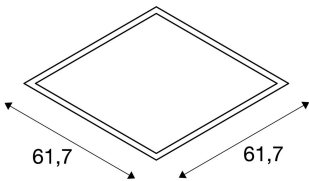

I-VIDUAL

LED panel for grid ceilings, 4000K, silver-grey, L/W
61.7/61.7 cm

The 62 x 62 cm grid I-VIDUAL, available with a number of different colours of light, offers a modern and space saving solution for efficient basic lighting needs. Due to the variable constant current power supply of 1000mA to 1050mA, various standard or dimmable drivers can be used. With this product you reach a pleasant, homogeneous and glare-free lighting feeling. Ideal as a replacement for old tube systems.

TECHNICAL DATA

Item no.:	158754
Lamps included	0
Secondary power / secondary voltage	10001050 mA/V
Length	61.7 cm
Width	61.7 cm
Height	1.3 cm
Installation depth	5.0 cm
Net weight	4.225 kg
Gross weight	5.046 kg
IP Code	IP 20
Safety class	III
Assembly	Recessed
Assembly details	Ceiling
Wattage	35.0 W
Lumen	3650 lm
Colour temperature	4000 Kelvin
Beam angle	110 °
Color	grey
CRI	>80
Binning	6
LXXBXX data	70/50
Service life	30000 h