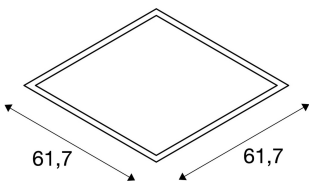

I-VIDUAL

recessed fitting, LED, 3000K, white, for grid ceilings,
L/W/H 61.7/61.7/1.3 cm, 35W

The 62 x 62 cm grid I-VIDUAL, available with a number of different colours of light, offers a modern and space saving solution for efficient basic lighting needs. Due to the variable constant current power supply of 1000mA to 1050mA, various standard or dimmable drivers can be used. With this product you reach a pleasant, homogeneous and glare-free lighting feeling. An aperture angle of under 19 is achieved here.

TECHNICAL DATA

Item no.:	158813
Lamps included	0
Secondary power / secondary voltage	10001050 mA/V
Length	61.7 cm
Width	61.7 cm
Height	1.3 cm
Installation depth	5.0 cm
Net weight	4.647 kg
Gross weight	5.282 kg
IP Code	IP 20
Safety class	III
Assembly	Recessed
Assembly details	Ceiling
Wattage	35.0 W
Lumen	3450 lm
Colour temperature	3000 Kelvin
Beam angle	90 °
Color	white
CRI	>80
UGR ?	19.0000
Binning	6
LXXBXX data	70/50