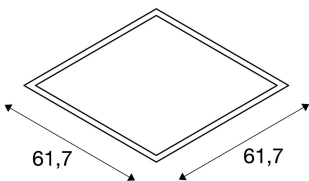

## I-VIDUAL

recessed fitting, LED, 4000K, white, for grid ceilings,  
L/W/H 61.7/61.7/1.3 cm, 35W

The 62 x 62 cm grid I-VIDUAL, available with a number of different colours of light, offers a modern and space saving solution for efficient basic lighting needs. Due to the variable constant current power supply of 1000mA to 1050mA, various standard or dimmable drivers can be used. With this product you reach a pleasant, homogeneous and glare-free lighting feeling. An aperture angle of under 19 is achieved here.

## TECHNICAL DATA

Item no.:	158814
Lamps included	0
Secondary power / secondary voltage	10001050 mA/V
Length	61.7 cm
Width	61.7 cm
Height	1.3 cm
Installation depth	5.0 cm
Net weight	4.643 kg
Gross weight	5.29 kg
IP Code	IP 20
Safety class	III
Assembly	Recessed
Assembly details	Ceiling
Wattage	35.0 W
Lumen	3900 lm
Colour temperature	4000 Kelvin
Beam angle	90 °
Color	white
CRI	>80
UGR ?	22.0000
Binning	6
LXXBXX data	70/50