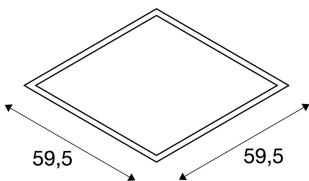

I-VIDUAL

recessed fitting, LED, 4000K, silver, for grid ceilings,
L/W/H 59.5/59.5/1.3 cm, 35W

The 60 x 60 cm grid I-VIDUAL, available with a number of different colours of light, offers a modern and space saving solution for efficient basic lighting needs. Due to the variable constant current power supply of 1000mA to 1050mA, various standard or dimmable drivers can be used. With this product you reach a pleasant, homogeneous and glare-free lighting feeling. An aperture angle of under 19 is achieved here.

TECHNICAL DATA

Item no.:	158824
Lamps included	0
Secondary power / secondary voltage	10001050 mA/V
Length	59.5 cm
Width	59.5 cm
Height	1.3 cm
Installation depth	5.0 cm
Net weight	4.372 kg
Gross weight	4.948 kg
IP Code	IP 20
Safety class	III
Assembly	Recessed
Assembly details	Ceiling
Wattage	35.0 W
Lumen	3900 lm
Colour temperature	4000 Kelvin
Beam angle	90 °
Color	grey
CRI	>80
UGR ?	22.0000
Binning	6
LXXBXX data	70/50