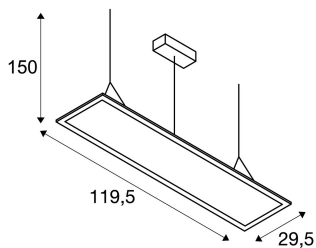

I-PENDANT PRO

pendant, LED, 3000K, white, L/W/H 123/29.5/1.3 cm, 35W

The dimmable I-PENDANT PRO Premium pendant comes in white and silver-grey. Thanks to the built-in premium LEDs and their particularly high luminous flux, the luminaire is suitable for all applications. This variant is supplied including the connection lead and suspension with a length of 1.5 m. The installed 1000mA driver ensures that it can be directly connected to the 230V mains supply. An aperture angle of under 19 is achieved here.

TECHNICAL DATA

Item no.:	158853
Lamps included	0
Primary nominal voltage	100-240V ~50/60Hz mA/V
Secondary power / secondary voltage	1000 mA/V
Length	119.5 cm
Pendant length	150.0 cm
Width	29.5 cm
Height	1.3 cm
Net weight	5.108 kg
Gross weight	6.223 kg
IP Code	IP 20
Safety class	I
Assembly	Surface
Assembly details	Ceiling
Wattage	42.0 W
Lumen	3300 lm
Colour temperature	3000 Kelvin
Beam angle	90 °
Color	white
CRI	>80
UGR ?	22.0000
Binning	6

LXXBXX data	70/50
Service life	30000 h
BIG WHITE Page	106

Accessories

470505	EP1 DIMMER , 1-10V, max. 10W
--------	------------------------------

Notes
