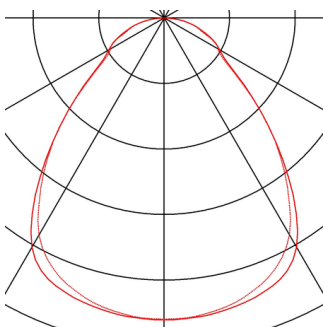

I-PENDANT PRO

pendant, LED, 4000K, white, L/W/H 123/29.5/1.3 cm, 35W

The dimmable I-PENDANT PRO Premium pendant comes in white and silver-grey. Thanks to the built-in premium LEDs and their particularly high luminous flux, the luminaire is suitable for all applications. This variant is supplied including the connection lead and suspension with a length of 1.5 m. The installed 1000mA driver ensures that it can be directly connected to the 230V mains supply. An aperture angle of under 19 is achieved here.

TECHNICAL DATA

Item no.:	158854
Lamps included	0
Primary nominal voltage	100-240V ~50/60Hz mA/V
Secondary power / secondary voltage	1000 mA/V
Length	119.5 cm
Pendant length	150.0 cm
Width	29.5 cm
Height	1.3 cm
Net weight	5.173 kg
Gross weight	6.217 kg
IP Code	IP 20
Safety class	I
Assembly	Surface
Assembly details	Ceiling
Wattage	42.0 W
Lumen	3600 lm
Colour temperature	4000 Kelvin
Beam angle	90 °
Color	white
CRI	>80
UGR ?	22.0000
Binning	6