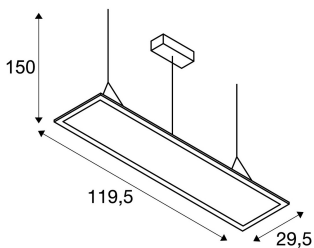

I-PENDANT PRO

pendant, LED, 4000K, white, L/W/H 123/29.5/1.3 cm, 35W

The dimmable I-PENDANT PRO Premium pendant comes in white and silver-grey. Thanks to the built-in premium LEDs and their particularly high luminous flux, the luminaire is suitable for all applications. This variant is supplied including the connection lead and suspension with a length of 1.5 m. The installed 1000mA driver ensures that it can be directly connected to the 230V mains supply. An aperture angle of under 19 is achieved here.

TECHNICAL DATA

Item no.:	158854
Lamps included	0
Primary nominal voltage	100-240V ~50/60Hz mA/V
Secondary power / secondary voltage	1000 mA/V
Length	119.5 cm
Pendant length	150.0 cm
Width	29.5 cm
Height	1.3 cm
Net weight	5.173 kg
Gross weight	6.217 kg
IP Code	IP 20
Safety class	I
Assembly	Surface
Assembly details	Ceiling
Wattage	42.0 W
Lumen	3600 lm
Colour temperature	4000 Kelvin
Beam angle	90 °
Color	white
CRI	>80
UGR ?	22.0000
Binning	6

Accessories

LXXBXX data	70/50
Service life	30000 h
BIG WHITE Page	106

470505	EP1 DIMMER , 1-10V, max. 10W
--------	------------------------------

Notes
