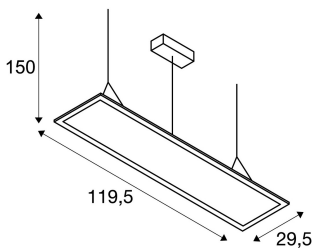

## I-PENDANT PRO

pendant, LED, 3000K, silver-grey, L/W/H 123/29.5/1.3 cm, 35W

The dimmable I-PENDANT PRO Premium pendant comes in white and silver-grey. Thanks to the built-in premium LEDs and their particularly high luminous flux, the luminaire is suitable for all applications. This variant is supplied including the connection lead and suspension with a length of 1.5 m. The installed 1000mA driver ensures that it can be directly connected to the 230V mains supply. An aperture angle of under 19 is achieved here.

## TECHNICAL DATA

Item no.:	158863
Lamps included	0
Primary nominal voltage	100-240V ~50/60Hz mA/V
Secondary power / secondary voltage	1000 mA/V
Length	119.5 cm
Pendant length	150.0 cm
Width	29.5 cm
Height	1.3 cm
Net weight	5.108 kg
Gross weight	6.044 kg
IP Code	IP 20
Safety class	I
Assembly	Surface
Assembly details	Ceiling
Wattage	42.0 W
Lumen	3300 lm
Colour temperature	3000 Kelvin
Beam angle	90 °
Color	grey
CRI	>80
UGR ?	22.0000
Binning	6