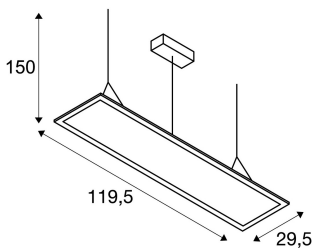

## I-PENDANT PRO

pendant, LED, 4000K, silver-grey, L/W/H 123/29.5/1.3 cm, 35W

The dimmable I-PENDANT PRO Premium pendant comes in white and silver-grey. Thanks to the built-in premium LEDs and their particularly high luminous flux, the luminaire is suitable for all applications. This variant is supplied including the connection lead and suspension with a length of 1.5 m. The installed 1000mA driver ensures that it can be directly connected to the 230V mains supply. An aperture angle of under 19° is achieved here.

## TECHNICAL DATA

Item no.:	158864
Lamps included	0
Primary nominal voltage	100-240V ~50/60Hz mA/V
Secondary power / secondary voltage	1000 mA/V
Length	119.5 cm
Pendant length	150.0 cm
Width	29.5 cm
Height	1.3 cm
Net weight	5.091 kg
Gross weight	6.173 kg
IP Code	IP 20
Safety class	I
Assembly	Surface
Assembly details	Ceiling
Wattage	42.0 W
Lumen	3600 lm
Colour temperature	4000 Kelvin
Beam angle	90 °
Color	grey
CRI	>80
UGR ?	22.0000
Binning	6