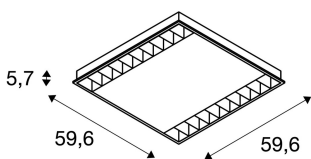

RASTO

recessed ceiling light for grid ceilings, LED, 4000K, white, L/W 59.6/59.6 cm, 4000lm, 36W

With our RASTO LED recessed fitting we offer you a modern and space-saving solution for an efficient type of basic lighting. It comes with a neutral white colour of light. Designed for grid ceilings with a 60x60 cm dimension, the RASTO LED is supplied ready for installation. With a total output of 2 x 18 W and a luminous flux of approx. 4,000 lumen, you achieve a pleasant, uniform and glare-free lighting sensation. Thanks to the pre-installed LED driver, the RASTO LED is ready for direct connection to the 230V mains supply. This luminaire includes built-in LED lamps.

TECHNICAL DATA

Item no.:	158911
Lamps included	0
Number of different light outlets	1
Primary nominal voltage	220-240V ~50/60Hz mA/V
Secondary power / secondary voltage	700 mA/V
Length	59.6 cm
Width	59.6 cm
Height	5.7 cm
Installation depth	10.0 cm
Net weight	3.7 kg
Gross weight	4.403 kg
IP Code	IP 20
Safety class	I
Assembly	Recessed
Assembly details	Ceiling
Wattage	36.0 W
Lumen	4100 lm
Colour temperature	4000 Kelvin
Beam angle	90 °
Color	white
CRI	>80
UGR ?	19.0000