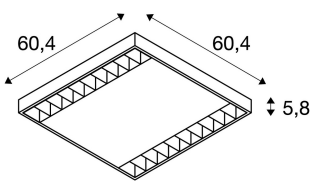

RASTO

ceiling light, double-headed, LED, 4000K, white, L/
W/H 60.4/60.4/5.8 cm, 4000lm, 38W

With our RASTO LED surface-mounted fitting we offer you a modern and space-saving solution for an efficient type of basic lighting. It comes with a neutral white colour of light. With a total output of 2 x 18 W and a luminous flux of approx. 4100 lumen, you achieve a pleasant, uniform and glare-free lighting sensation. Thanks to the pre-installed LED driver, the RASTO LED is ready for direct connection to the 230V mains supply. This luminaire includes built-in LED lamps.

TECHNICAL DATA

Item no.:	158921
Lamps included	0
Number of different light outlets	1
Primary nominal voltage	220-240V ~50/60Hz mA/V
Secondary power / secondary voltage	600 mA/V
Length	60.4 cm
Width	60.4 cm
Height	5.8 cm
Net weight	4.522 kg
Gross weight	4.947 kg
IP Code	IP 20
Safety class	I
Assembly	Surface
Assembly details	Ceiling with Acc.
Wattage	38.0 W
Lumen	4000 lm
Colour temperature	4000 Kelvin
Beam angle	90 °
Color	white
CRI	>80
UGR ?	22.0000
LXXBXX data	70/50