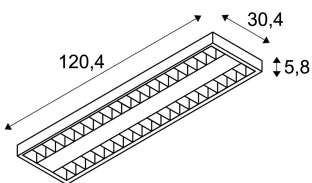

RASTO

ceiling light, LED, 3000K, white, L/W/H 120.4/30.4/5.8 cm, 3900lm, can be converted to a pendant

The elongated RASTO LED surface-mounted ceiling light with a white painted light body impresses with its clear design and effective lighting properties. The luminaire is fitted with a high-gloss reflector which thus provides a downward radiating, glare-free light for use in offices, corridors, conference rooms and much more. Thanks to the pre-installed LED driver, the RASTO LED surface-mounted ceiling light is ready for direct connection to the 230V mains supply. A suspension set is available as an accessory. This luminaire contains four built-in 8.4W LED lamps.

TECHNICAL DATA

Item no.:	158941
Lamps included	0
Number of different light outlets	1
Primary nominal voltage	220-240V ~50/60Hz mA/V
Secondary power / secondary voltage	700 mA/V
Length	120.4 cm
Width	30.4 cm
Height	5.8 cm
Net weight	4.5 kg
Gross weight	5.657 kg
IP Code	IP 20
Safety class	I
Assembly	Surface
Assembly details	Ceiling with Acc.
Wattage	36.0 W
Lumen	3900 lm
Colour temperature	3000 Kelvin
Beam angle	90 °
Color	white
CRI	>80
UGR ?	19.0000
LXXBXX data	70/50