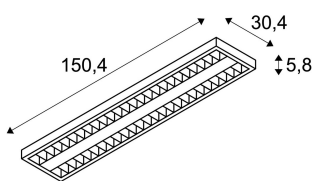

RASTO

ceiling light, LED, 3000K, white, L/W/H 150.4/30.4/5.8 cm, 6400lm, can be converted to a pendant

The elongated RASTO LED surface-mounted ceiling light with a white painted light body impresses with its clear design and effective lighting properties. The luminaire is fitted with a high-gloss reflector which thus provides a downward radiating, glare-free light for use in offices, corridors, conference rooms and much more. Thanks to the pre-installed LED driver, the RASTO LED surface-mounted ceiling light is ready for direct connection to the 230V mains supply. A suspension set is available as an accessory. This luminaire contains four built-in 8.4W LED lamps.

TECHNICAL DATA

Item no.:	158951
Lamps included	0
Number of different light outlets	1
Primary nominal voltage	220-240V ~50/60Hz mA/V
Secondary power / secondary voltage	775 mA/V
Length	150.4 cm
Width	30.4 cm
Height	5.8 cm
Net weight	6.288 kg
Gross weight	7.19 kg
IP Code	IP 20
Safety class	I
Assembly	Surface
Assembly details	Ceiling with Acc.
Wattage	60.0 W
Lumen	6400 lm
Colour temperature	3000 Kelvin
Beam angle	90 °
Color	white
CRI	>80
UGR ?	22.0000
LXXBXX data	70/50