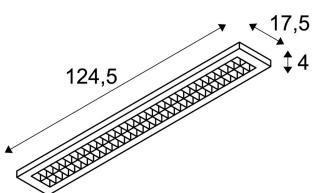

## RASTO

ceiling light, LED, 3000K, white, L/W/H 124.5/17.5/4 cm, 4100lm, can be converted to a pendant, 36 W

The elongated RASTO LED surface-mounted ceiling light with a white painted light body impresses with its clear design and effective lighting properties. The luminaire is fitted with a high-gloss reflector which thus provides a downward radiating, glare-free light for use in offices, corridors, conference rooms and much more. Thanks to the pre-installed LED driver, the RASTO LED surface-mounted ceiling light is ready for direct connection to the 230V mains supply. A suspension set is available as an accessory. This luminaire contains six built-in 9.3W LED lamps.

## TECHNICAL DATA

Item no.:	158961
Lamps included	0
Number of different light outlets	1
Primary nominal voltage	230-240V ~50/60Hz mA/V
Secondary power / secondary voltage	700 mA/V
Length	124,5 cm
Width	17,5 cm
Height	4,0 cm
Net weight	2,995 kg
Gross weight	4,096 kg
IP Code	IP 20
Safety class	I
Assembly	Surface
Assembly details	Ceiling with Acc.
Wattage	36,0 W
Lumen	4100 lm
Colour temperature	3000 Kelvin
Beam angle	85 °
Color	white
CRI	>80
UGR ?	19,0000
LXXBXX data	70/50