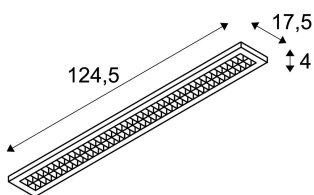

RASTO

ceiling light, LED, 3000K, white, L/W/H 154.5/17.5/4 cm, 4900lm, 44W

The elongated RASTO LED surface-mounted ceiling light with a white painted light body impresses with its clear design and effective lighting properties. The luminaire is fitted with a high-gloss reflector which thus provides a downward radiating, glare-free light for use in offices, corridors, conference rooms and much more. Thanks to the pre-installed LED driver, the RASTO LED surface-mounted ceiling light is ready for direct connection to the 230V mains supply. A suspension set is available as an accessory. This luminaire contains six built-in 7.2W LED lamps.

TECHNICAL DATA

Item no.:	158971
Lamps included	0
Number of different light outlets	1
Primary nominal voltage	220-240V ~50/60Hz mA/V
Secondary power / secondary voltage	700 mA/V
Length	154.5 cm
Width	17.5 cm
Height	4.0 cm
Net weight	3.446 kg
Gross weight	4.434 kg
IP Code	IP 20
Safety class	I
Assembly	Surface
Assembly details	Ceiling with Acc.
Wattage	44.0 W
Lumen	4900 lm
Colour temperature	3000 Kelvin
Beam angle	85 °
Color	white
CRI	>80
UGR ?	19.0000
LXXBXX data	70/50