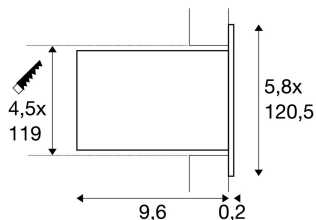

T5-BAR

recessed fitting, rectangular, anodised aluminium,
max. 54W

The rectangular T5-BAR is a professional ceiling and wall luminaire that was especially designed for hollow walls and ceilings. Prepared for 24W T5 fluorescent tubes 24W, the light outlet is covered by an acrylic diffuser. The electrical connection is made directly to 230V mains supply via the incorporated, electronic ballast.

TECHNICAL DATA

Item no.:	160134
Socket	G5
Lamp	T16
Number of sockets	1
Lamps included	0
Primary nominal voltage	230V ~50Hz mA/V
Length	120.5 cm
Width	5.8 cm
Height	9.8 cm
Installation length	4.5 cm
Installation width	119.0 cm
Installation depth	10.0 cm
Net weight	1.981 kg
Gross weight	2.366 kg
IP Code	IP 20
Safety class	I
Assembly	Recessed
Assembly details	Ceiling, Wall
Wattage	54.0 W
Color	aluminium