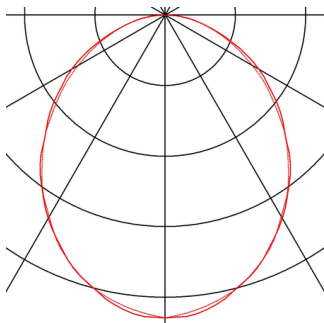

T5-BAR

recessed fitting, rectangular, anodised aluminium,
max. 54W

The rectangular T5-BAR is a professional ceiling and wall luminaire that was especially designed for hollow walls and ceilings. Prepared for 24W T5 fluorescent tubes 24W, the light outlet is covered by an acrylic diffuser. The electrical connection is made directly to 230V mains supply via the incorporated, electronic ballast.

TECHNICAL DATA

Item no.:	160134
Socket	G5
Lamp	T16
Number of sockets	1
Lamps included	0
Primary nominal voltage	230V ~50Hz mA/V
Length	120.5 cm
Width	5.8 cm
Height	9.8 cm
Installation length	4.5 cm
Installation width	119.0 cm
Installation depth	10.0 cm
Net weight	1.981 kg
Gross weight	2.366 kg
IP Code	IP 20
Safety class	I
Assembly	Recessed
Assembly details	Ceiling, Wall
Wattage	54.0 W
Color	aluminium