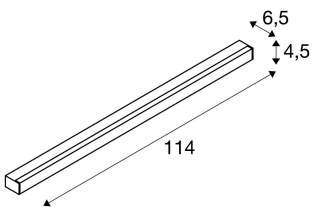

SIGHT 115

wall and ceiling light, LED, 3000K, black, L/W/H
114/4.5/6.5 cm, 4x7,5W

The SIGHT 115 wall and ceiling light is a professional luminaire for surface mounting. There are two 7.5 Watt LEDs within the black, white or silver-grey frame which provide the necessary illumination strength. The rocker switch on the luminaire's housing contributes to its ease of use. Thanks to the built-in LED driver, the SIGHT 115 wall and ceiling light is ready for direct connection to the 230V mains supply.

TECHNICAL DATA

Item no.:	160190
Lamps included	0
Number of different light outlets	1
Primary nominal voltage	220-240V ~50/60Hz mA/V
Secondary power / secondary voltage	1050 mA/V
Length	114.0 cm
Width	4.5 cm
Height	6.5 cm
Net weight	2.038 kg
Gross weight	2.337 kg
IP Code	IP 20
Safety class	I
Assembly	Surface
Assembly details	Ceiling, Wall
Wattage	35.0 W
Lumen	3000 lm
Colour temperature	3000 Kelvin
Beam angle	120 °
Color	black
CRI	>80
Binning	4
LXXBXX data	70/50