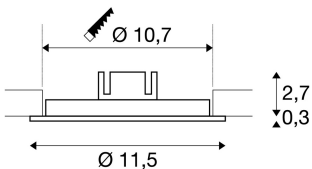

## SENSER 12

recessed fitting, LED, 3000K, round, white, 6W

The SENSER 12 recessed light made from aluminium is available in matt white or silver-grey finish, as well as with round or square shade. The 120° beam angle of the fixed, Premium LED module provides a broad and uniform base illumination. A suitable constant current driver providing 350mA is required to operate the recessed fitting.

## TECHNICAL DATA

Item no.:	162703
Lamps included	0
Secondary power / secondary voltage	350 mA/V
Height	3.0 cm
Diameter	11.5 cm
Installation diameter	10.7 cm
Installation depth	4.0 cm
Net weight	0.211 kg
Gross weight	0.328 kg
IP Code	IP 20
Safety class	III
Assembly	Recessed
Assembly details	Ceiling
Wattage	6.0 W
Lumen	240 lm
Colour temperature	3000 Kelvin
Beam angle	120 °
Color	white
CRI	>80
Binning	6
LXXBXX data	70/50
Service life	30000 h