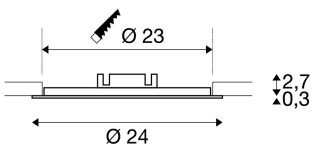

SENSER 24

recessed fitting, LED, 3000K, round, white, 14W

The SENSER 24 recessed light made from aluminium is available in matt white or silver-grey finish, as well as with round or square shade. The 120° beam angle of the fixed, Premium LED module provides a broad and uniform base illumination. A suitable constant current driver providing 350mA is required to operate the recessed fitting.

TECHNICAL DATA

Item no.:	162723
Lamps included	0
Secondary power / secondary voltage	350 mA/V
Height	3.0 cm
Diameter	24.0 cm
Installation diameter	23.0 cm
Installation depth	4.0 cm
Net weight	0.646 kg
Gross weight	0.875 kg
IP Code	IP 20
Safety class	III
Assembly	Recessed
Assembly details	Ceiling
Wattage	14.0 W
Lumen	970 lm
Colour temperature	3000 Kelvin
Beam angle	120 °
Color	white
CRI	>80
Binning	6
LXXBXX data	70/50
Service life	30000 h