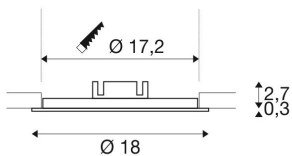

SENSER 18

recessed light, LED, 3000K, round, silver-grey, 10W

The SENSER 18 recessed light made from aluminium is available in matt white or silver-grey finish, as well as with round or square shade. The 120° beam angle of the fixed, Premium LED module provides a broad and uniform base illumination. A suitable constant current driver providing 350mA is required to operate the recessed fitting.

TECHNICAL DATA

Item no.:	162743
Lamps included	0
Secondary power / secondary voltage	350 mA/V
Height	3.0 cm
Diameter	18.0 cm
Installation diameter	17.2 cm
Installation depth	4.0 cm
Net weight	0.41 kg
Gross weight	0.572 kg
IP Code	IP 20
Safety class	III
Assembly	Recessed
Assembly details	Ceiling
Wattage	10.0 W
Lumen	560 lm
Colour temperature	3000 Kelvin
Beam angle	120 °
Color	grey
CRI	>80
Binning	6
LXXBXX data	70/50
Service life	30000 h