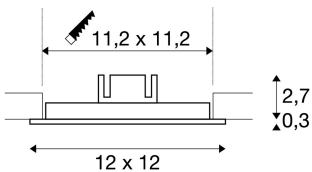

## SENSER 12

recessed light, LED, 3000K, square, white, 6W

The SENSER 6 recessed light made from aluminium is available in matt white or silver-grey finish, as well as with round or square shade. The 120° beam angle of the fixed, Premium LED module provides a broad and uniform base illumination. A suitable constant current driver providing 350mA is required to operate the recessed fitting.

## TECHNICAL DATA

Item no.:	162763
Lamps included	0
Secondary power / secondary voltage	350 mA/V
Length	12.0 cm
Width	12.0 cm
Height	3.0 cm
Installation length	11.2 cm
Installation width	11.2 cm
Installation depth	4.0 cm
Net weight	0.272 kg
Gross weight	0.371 kg
IP Code	IP 20
Safety class	III
Assembly	Recessed
Assembly details	Ceiling
Wattage	6.0 W
Lumen	240 lm
Colour temperature	3000 Kelvin
Beam angle	120 °
Color	white
CRI	>80
Binning	6