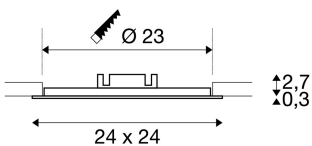

## SENSER 24

recessed light, LED, 3000K, square, white, 14W

The SENSER 24 recessed light made from aluminium is available in matt white or silver-grey finish, as well as with round or square shade. The 120° beam angle of the fixed, Premium LED module provides a broad and uniform base illumination. A suitable constant current driver providing 350mA is required to operate the recessed fitting.

## TECHNICAL DATA

Item no.:	162783
Lamps included	0
Secondary power / secondary voltage	350 mA/V
Length	24.0 cm
Width	24.0 cm
Height	3.0 cm
Installation length	23.0 cm
Installation width	23.0 cm
Installation depth	4.0 cm
Net weight	0.858 kg
Gross weight	1.07 kg
IP Code	IP 20
Safety class	III
Assembly	Recessed
Assembly details	Ceiling
Wattage	14.0 W
Lumen	970 lm
Colour temperature	3000 Kelvin
Beam angle	120 °
Color	white
CRI	>80
Binning	6