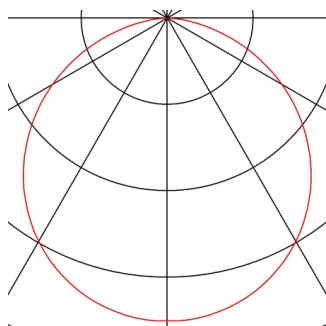

SENSER 12

recessed light, LED, 3000K, square, silver-grey, 6W

The SENSER 12 recessed light made from aluminium is available in matt white or silver-grey finish, as well as with round or square shade. The 120° beam angle of the fixed, Premium LED module provides a broad and uniform base illumination. A suitable constant current driver providing 350mA is required to operate the recessed fitting.

TECHNICAL DATA

Item no.:	162793
Lamps included	0
Secondary power / secondary voltage	350 mA/V
Length	12.0 cm
Width	12.0 cm
Height	3.0 cm
Installation length	11.2 cm
Installation width	11.2 cm
Installation depth	4.0 cm
Net weight	0.279 kg
Gross weight	0.376 kg
IP Code	IP 20
Safety class	III
Assembly	Recessed
Assembly details	Ceiling
Wattage	6.0 W
Lumen	240 lm
Colour temperature	3000 Kelvin
Beam angle	120 °
Color	grey
CRI	>80
Binning	6