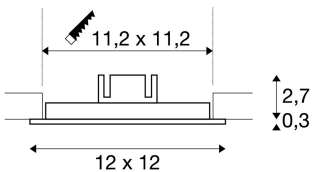

SENSER 12

recessed light, LED, 3000K, square, silver-grey, 6W

The SENSER 12 recessed light made from aluminium is available in matt white or silver-grey finish, as well as with round or square shade. The 120° beam angle of the fixed, Premium LED module provides a broad and uniform base illumination. A suitable constant current driver providing 350mA is required to operate the recessed fitting.

TECHNICAL DATA

Item no.:	162793
Lamps included	0
Secondary power / secondary voltage	350 mA/V
Length	12.0 cm
Width	12.0 cm
Height	3.0 cm
Installation length	11.2 cm
Installation width	11.2 cm
Installation depth	4.0 cm
Net weight	0.279 kg
Gross weight	0.376 kg
IP Code	IP 20
Safety class	III
Assembly	Recessed
Assembly details	Ceiling
Wattage	6.0 W
Lumen	240 lm
Colour temperature	3000 Kelvin
Beam angle	120 °
Color	grey
CRI	>80
Binning	6