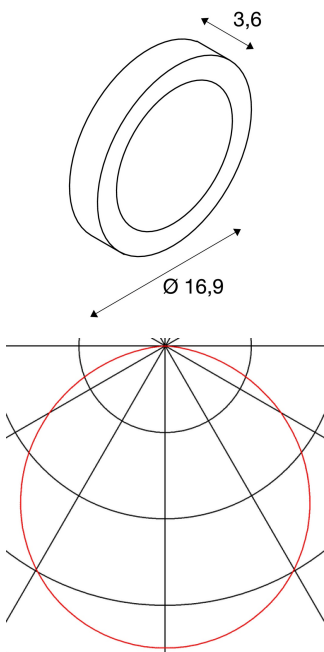

SENSER 10

wall and ceiling light, LED, 3000K, round, white, 10W

The flat SENSER 10 wall and ceiling light made from aluminium is available in matt white or silver-grey finish, as well as with round or square version. The 120° beam angle of the fixed, Premium LED module provides a broad and uniform base illumination. Factory delivered with a constant current driver, the luminaire comes ready for direct connection to 230V mains supply.

TECHNICAL DATA

Item no.:	162913
Lamps included	0
Primary nominal voltage	220-240V ~50/60Hz mA/V
Secondary power / secondary voltage	350 mA/V
Height	3.6 cm
Diameter	16.9 cm
Net weight	0.511 kg
Gross weight	0.608 kg
IP Code	IP 20
Safety class	I
Assembly	Surface
Assembly details	Ceiling, Wall
Wattage	14.0 W
Lumen	500 lm
Colour temperature	3000 Kelvin
Beam angle	120 °
Color	white
CRI	>80
Binning	6
LXXBXX data	70/50
Service life	30000 h