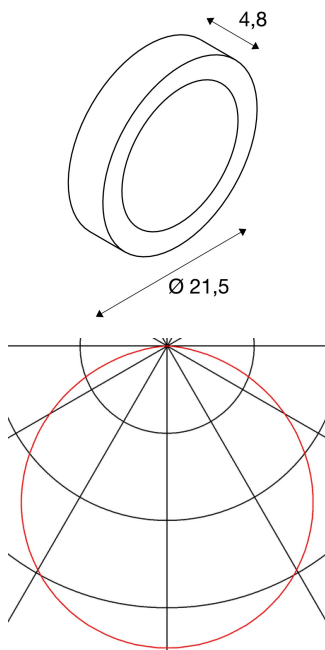

SENSER 14

wall and ceiling light, LED, 3000K, round, white, 14W

The flat SENSER 14 wall and ceiling light made from aluminium is available in matt white or silver-grey finish, as well as with round or square version. The 120° beam angle of the fixed, Premium LED module provides a broad and uniform base illumination. Factory delivered with a constant current driver, the luminaire comes ready for direct connection to 230V mains supply.

TECHNICAL DATA

Item no.:	162923
Lamps included	0
Primary nominal voltage	220-240V ~50/60Hz mA/V
Secondary power / secondary voltage	350 mA/V
Height	4.8 cm
Diameter	21.5 cm
Net weight	0.777 kg
Gross weight	0.895 kg
IP Code	IP 20
Safety class	I
Assembly	Surface
Assembly details	Ceiling, Wall
Wattage	18.0 W
Lumen	840 lm
Colour temperature	3000 Kelvin
Beam angle	120 °
Color	white
CRI	>80
Binning	6
LXXBXX data	70/50
Service life	30000 h