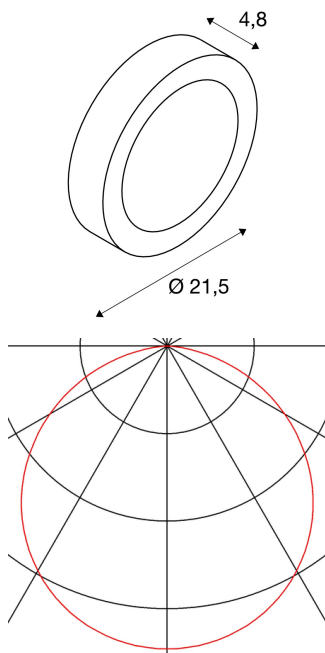

## SENSER 14

wall and ceiling light, LED, 3000K, round, silver-grey, 14W

The flat SENSER 14 wall and ceiling light made from aluminium is available in matt white or silver-grey finish, as well as with round or square version. The 120° beam angle of the fixed, Premium LED module provides a broad and uniform base illumination. Factory delivered with a constant current driver, the luminaire comes ready for direct connection to 230V mains supply.

## TECHNICAL DATA

Item no.:	162953
Lamps included	0
Primary nominal voltage	220-240V ~50/60Hz mA/V
Secondary power / secondary voltage	350 mA/V
Height	4.8 cm
Diameter	21.5 cm
Net weight	0.829 kg
Gross weight	0.939 kg
IP Code	IP 20
Safety class	I
Assembly	Surface
Assembly details	Ceiling, Wall
Wattage	18.0 W
Lumen	840 lm
Colour temperature	3000 Kelvin
Beam angle	120 °
Color	grey
CRI	>80
Binning	6
LXXBXX data	70/50
Service life	30000 h