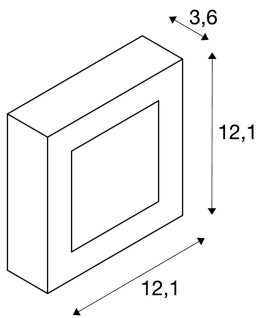

## SENSER 12

wall and ceiling light, LED, 3000K, square, white, 6W

The flat SENSER 12 wall and ceiling light made from aluminium is available in matt white or silver-grey finish, as well as with round or square version. The 120° beam angle of the fixed, Premium LED module provides a broad and uniform base illumination. Factory delivered with a constant current driver, the luminaire comes ready for direct connection to 230V mains supply.

## TECHNICAL DATA

Item no.:	162963
Lamps included	0
Primary nominal voltage	100-240V ~50/60Hz mA/V
Secondary power / secondary voltage	350 mA/V
Length	12.1 cm
Width	12.1 cm
Height	3.6 cm
Net weight	0.368 kg
Gross weight	0.433 kg
IP Code	IP 20
Safety class	I
Assembly	Surface
Assembly details	Ceiling, Wall
Wattage	6.7 W
Lumen	230 lm
Colour temperature	3000 Kelvin
Beam angle	120 °
Color	white
CRI	>80
Binning	6
LXXBXX data	70/50
Service life	30000 h