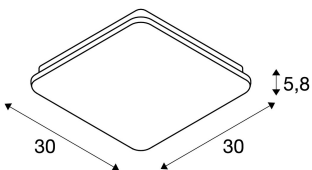

SIMA

wall and ceiling light, LED, 3000K, square, dimmable

With its timeless, understated design, the SIMA LED wall and ceiling light is a popular solution for the most varied applications. The luminaire has an acrylic glass cover and also comes in a round variant. In addition, the water-proof luminaire is fitted with a spacer for cable surface mounting. The 120° wide beam characteristic of the powerful LED module gives homogeneous illumination. The built-in dimmable LED driver allows direct connection to a 230V mains supply.

TECHNICAL DATA

Item no.:	163030
Lamps included	0
Primary nominal voltage	220-240V ~50/60Hz mA/V
Secondary power / secondary voltage	350 mA/V
Length	30.0 cm
Width	30.0 cm
Height	5.8 cm
Net weight	1.359 kg
Gross weight	1.545 kg
IP Code	IP 44
Safety class	II
Assembly	Surface
Assembly details	Ceiling, Wall
Number of through-wires	12
Wattage	25.0 W
Lumen	2300 lm
Colour temperature	3000 Kelvin
Beam angle	120 °
Color	white
CRI	>80
Binning	6
LXXBXX data	70/50